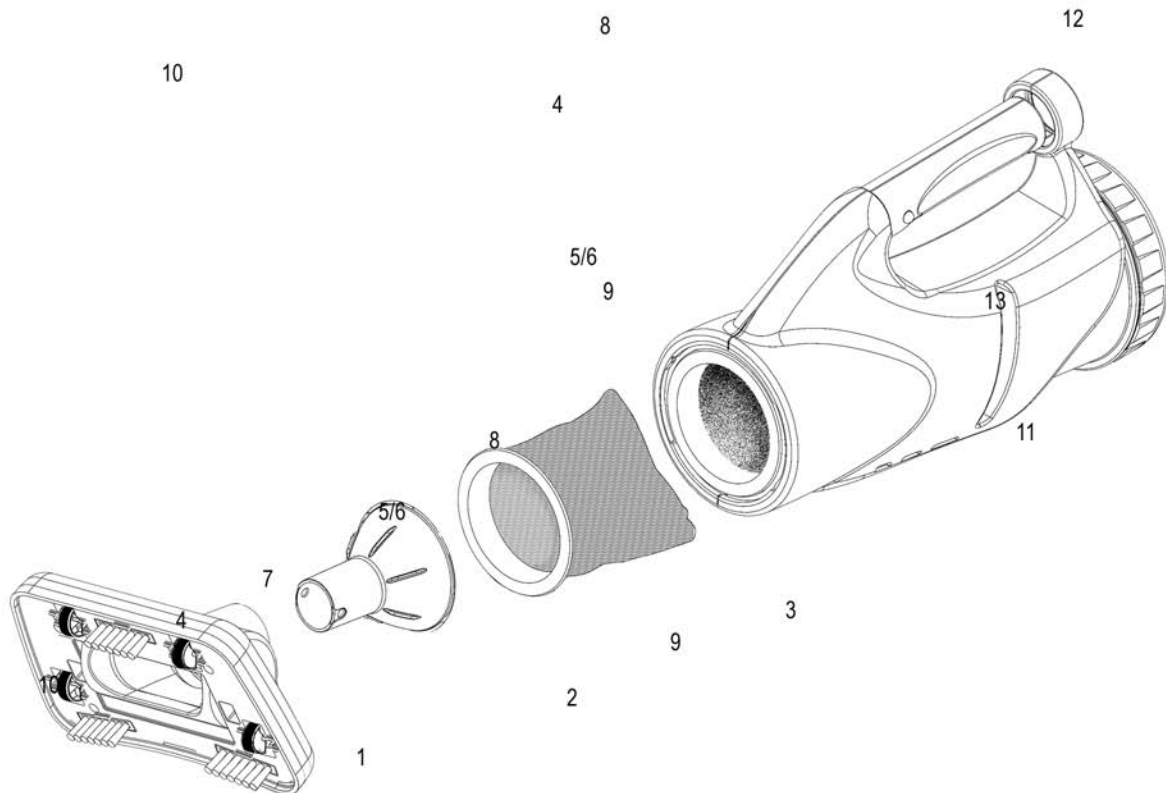

FEATURES	SPECIFICATIONS	
● Self Contained Vacuum Pump	Pool Blaster Power Rating	200
● On-Board Filtration with General Purpose Filter Bag	Pump Capacity	up to 33 Gallons per minute
● Optional Sand and Silt Filter Bag Available	Run Time	up to 35 minutes
● Optional Micro-Filter Insert Available	Battery/Charging Interval	Internal, Rechargeable / 6-8 hours
● Rechargeable On-Board Power Supply with Charger	Vacuum Head Width	8"
● Vacuum Head with Accessories for Both Vinyl and Gunite Pool Cleaning	Minimum Operating Depth	5"
● Removable Vacuum Head for Quick Spot Cleaning	Unit Dimensions	11" x 4.5" x 3.5"
● "Clear-Vu" Nose Cap for Easy Filter Bag Inspection	Operating Weight	3.1 lbs. (Neutral Bouyancy in the Pool)
● Attaches to Standard Pool Pole		
● 1 Year Limited Warranty		

Have Questions?

Contact Our Customer Service Hotline:

1-800-298-8800

Need To Order Parts Online?

<http://store.watertechcorp.com>

POOL BLASTER CATFISH

- | | | |
|---|--------------|----------|
| 1. Vacuum Head | 10142A006 | 1 |
| 2. Vacuum Head Brushes (Vinyl Pools) | 10142W049 | 8 |
| 3. Vacuum Head Wheels (Gunitite Pools) | 10142W050 | 5 |
| 4. Nose Cap | 10142A002 | 1 |
| 5. All Purpose Filter Bag w/Seal Ring | 10142W022AP1 | |
| 6. Sand and Silt Filter Bag w/ Seal Ring | 10142W022SS | (Option) |
| 7. Micro Filter Bag Insert | 10142W022MF | (Option) |
| 8. Upper Latch (Pool Buster) | | |
| 9. Lower Latch (Pool Buster) | | |
| 10. Nose Cap w/Latch Lever (Pool Blaster) | | |
| 11. Battery Charger | 10142A099 | 1 |
| 12. On/Off Knob | | |
| 13. Pole Retaining Clip | | |